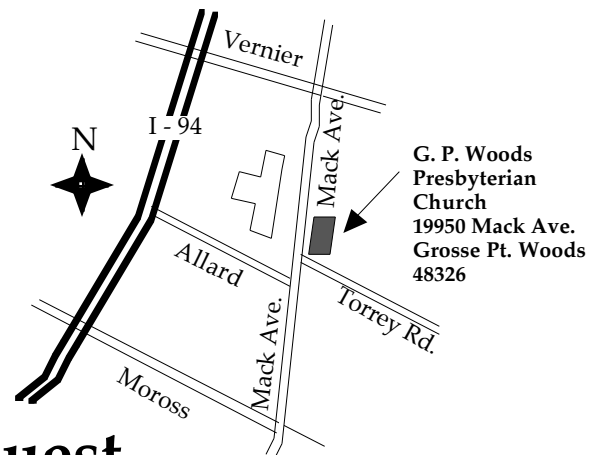

College Quest

E4111 Andover Rd. Suite 205, Bloomfield Hills, MI 48302
Phone: 248-647-8378