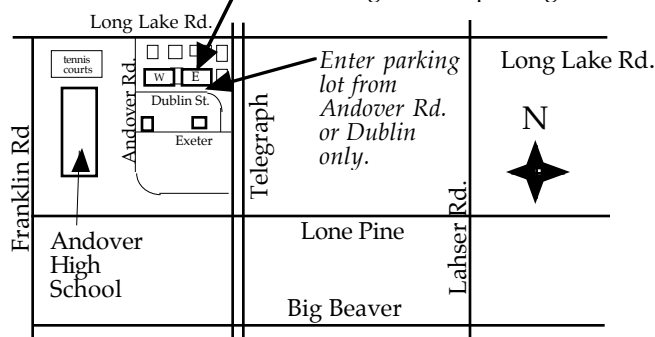

**Bloomfield Hills  
main center:**

East 4111 Andover, Suite 205 (2nd floor)  
3-story brown building across from  
Andover High School parking lot

**ACT TEST DATES:**

9/11/10  
10/23/10  
12/11/10  
2/12/11  
4/9/11  
6/11/11  
9/10/11