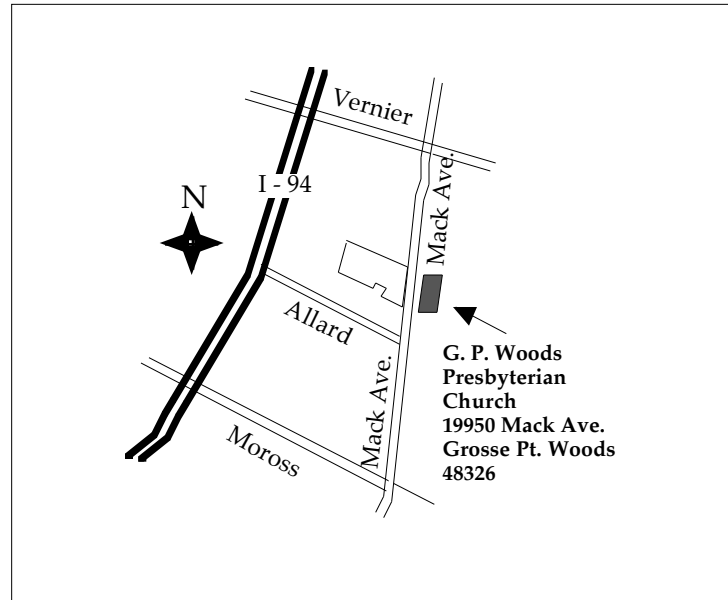

College Quest

E4111 Andover Rd. Suite 205, Bloomfield Hills, MI 48302
Phone: 248-647-8378